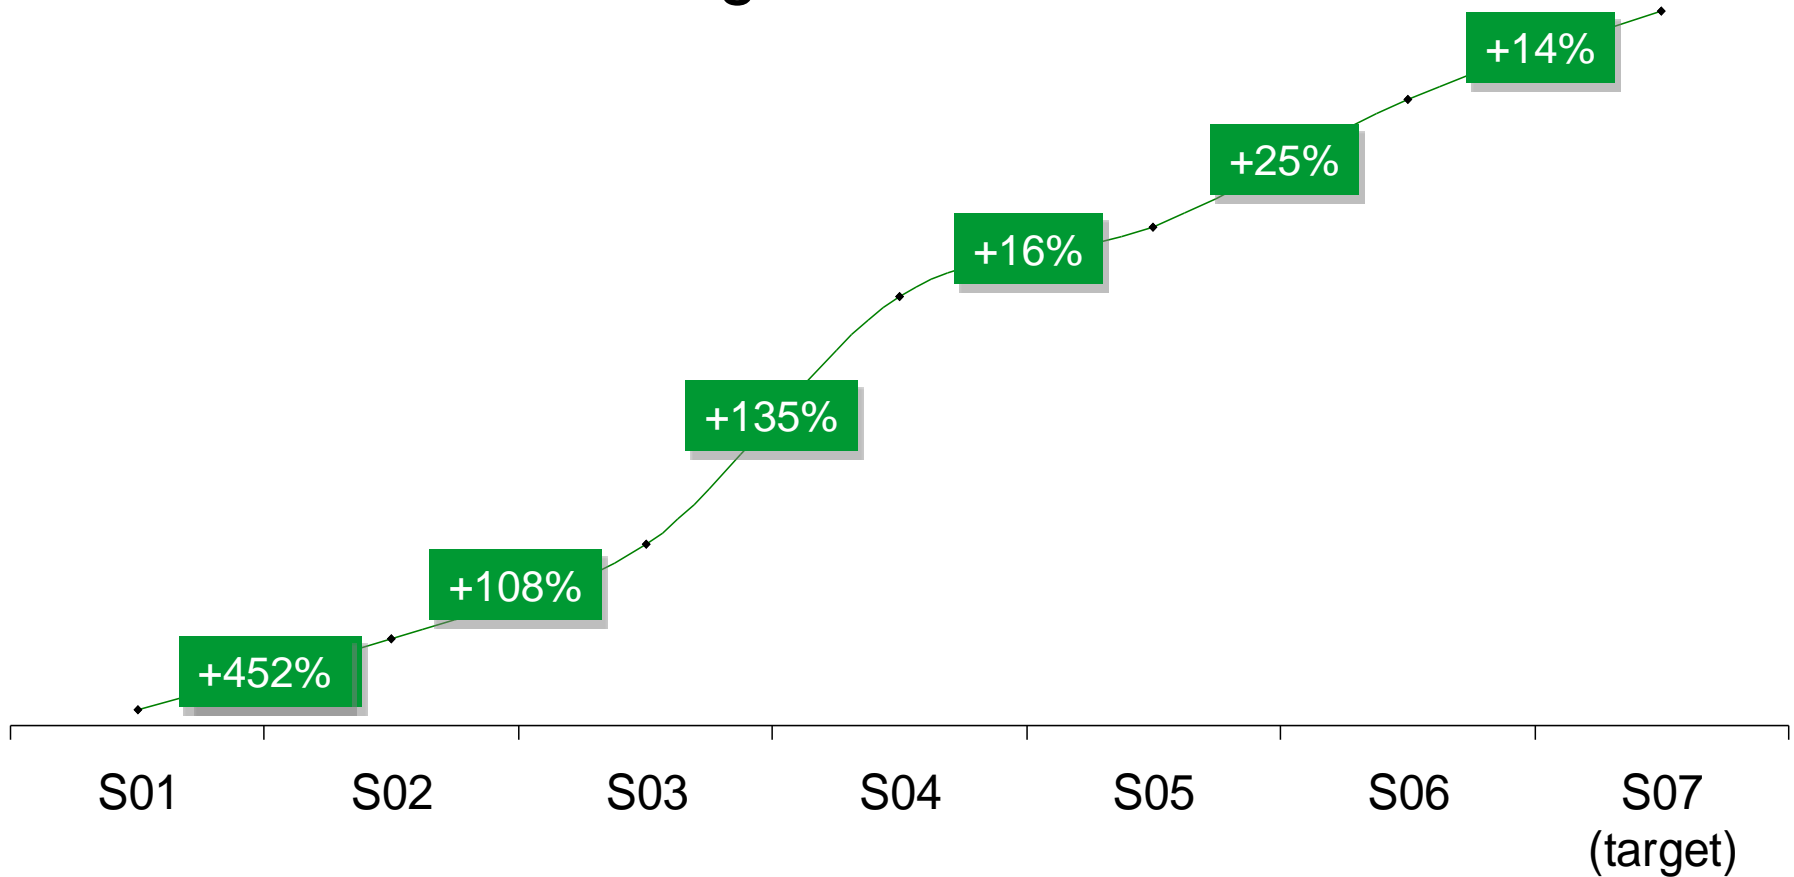

The numbers don't lie

Passengers booked online